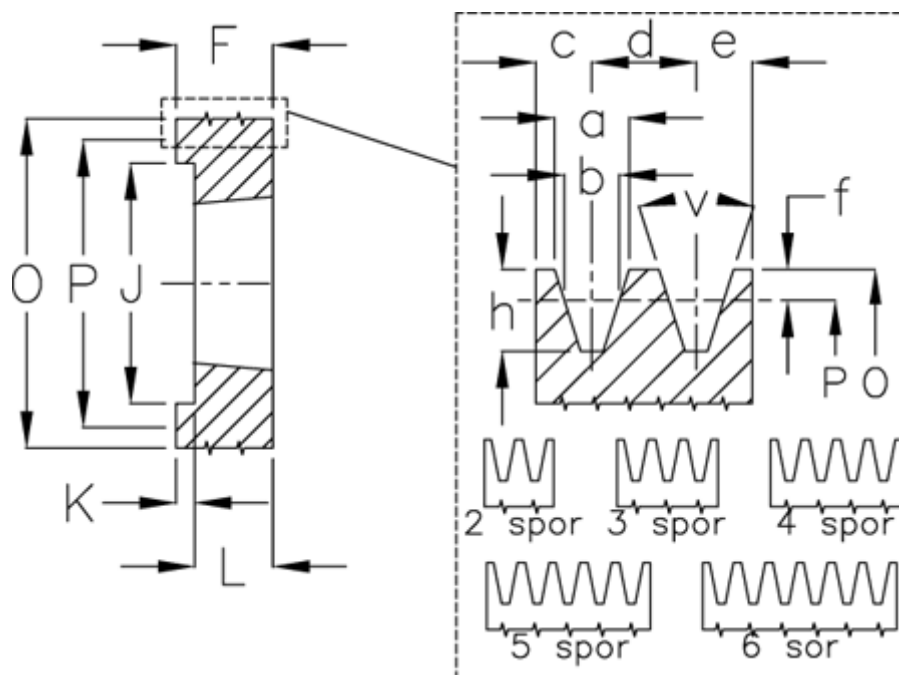

Article number: 604113009006

Description: V-belt pulley SPZ 90/6 TL1610

## Measures

a	= 9,7	For bush	= 1610	P	= 90
b	= 8,5	h	= 11	Type	= SPZ
Bush $\zeta$ max	= 42	J	= 61.0	v	= 38 grader
c	= 8	K	= 51		
d	= 12	L	= 25		
e	= 8	m	= -		
f	= 2	Number of ribs	= 6		
F	= 76	O	= 94		